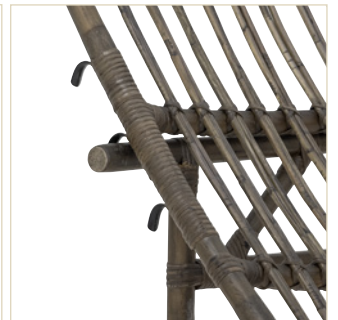

BLOOMINGVILLE
Dione Deck Chair
Rattan, Brown
82056579 / 1 PCS
L185xH100xW68 cm
10199900 20026900
30025900 40289900
50299900